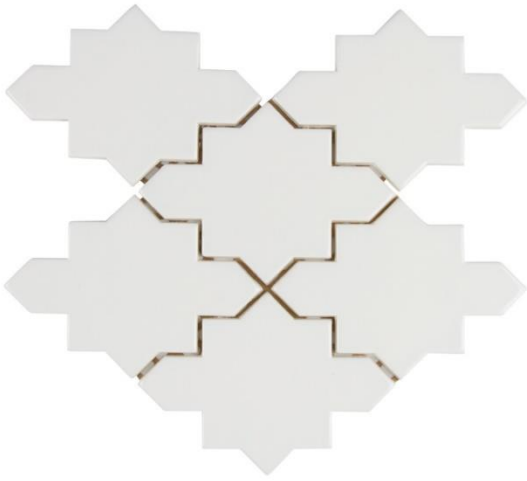

6" PICKET
2 5/8" X 6 1/8" / 66 X 154 mm

4" TRIANGLE
4" X 4" / 103 X 103 mm

8" DIAMOND
4 1/8" X 8 5/16" / 105 X 212 mm

Available styles shown in White Matte /Formatos disponibles mostrados en White Matte

LARGE ASHBURY
4 3/4" X 7 7/16" / 111 X 189 mm