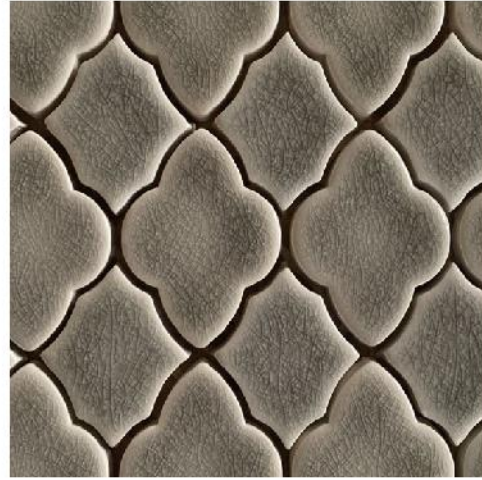

MOROCCAN MOSAIC