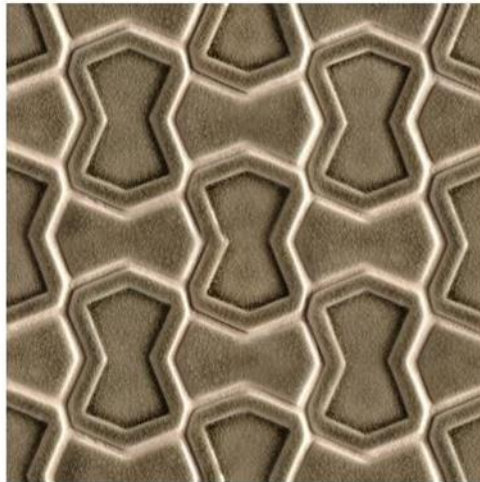

PARKER MOSAIC