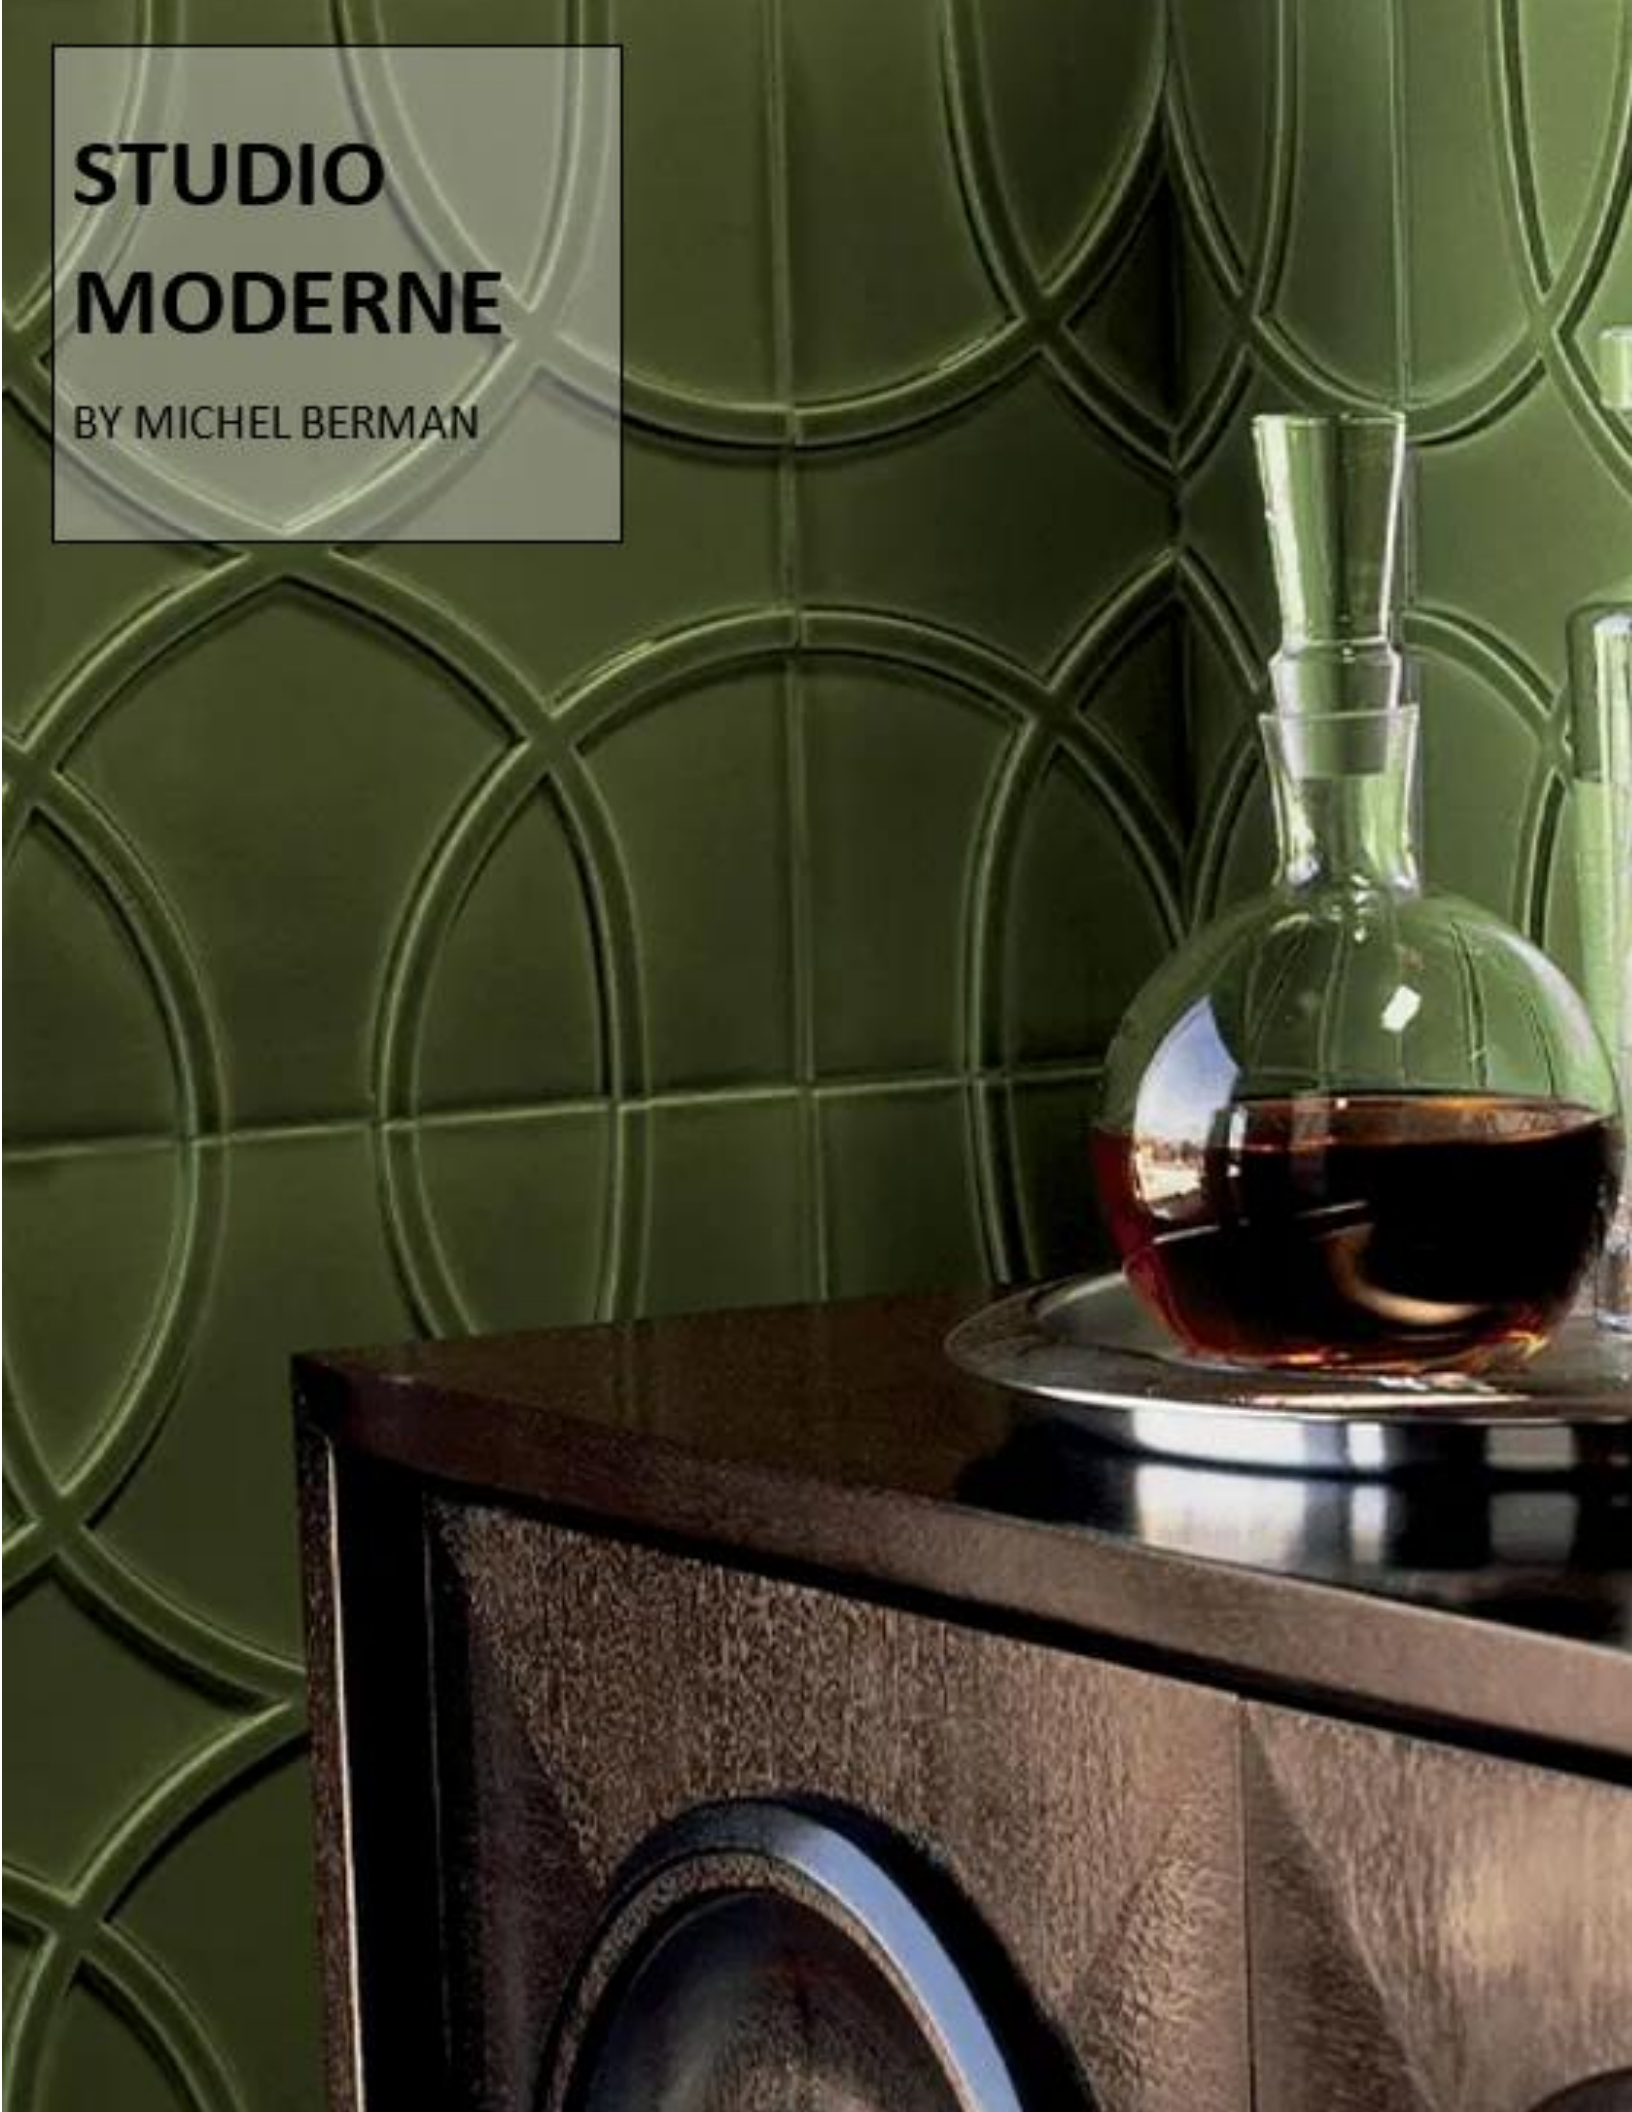

STUDIO MODERNE

BY MICHEL BERMAN