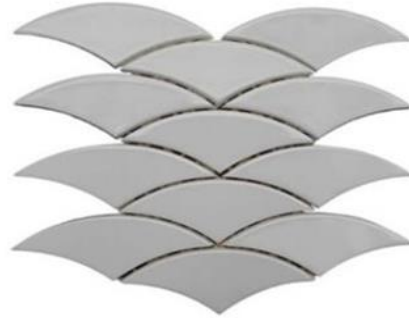

ARC MOSAIC
11 1/2" X 13 1/2" / 286 X 343 mm