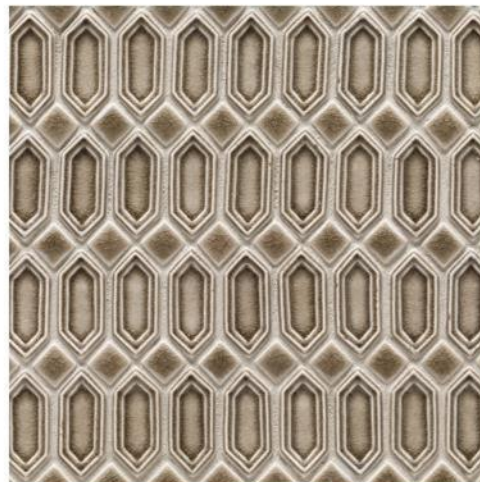

ODYSSEY MOSAIC